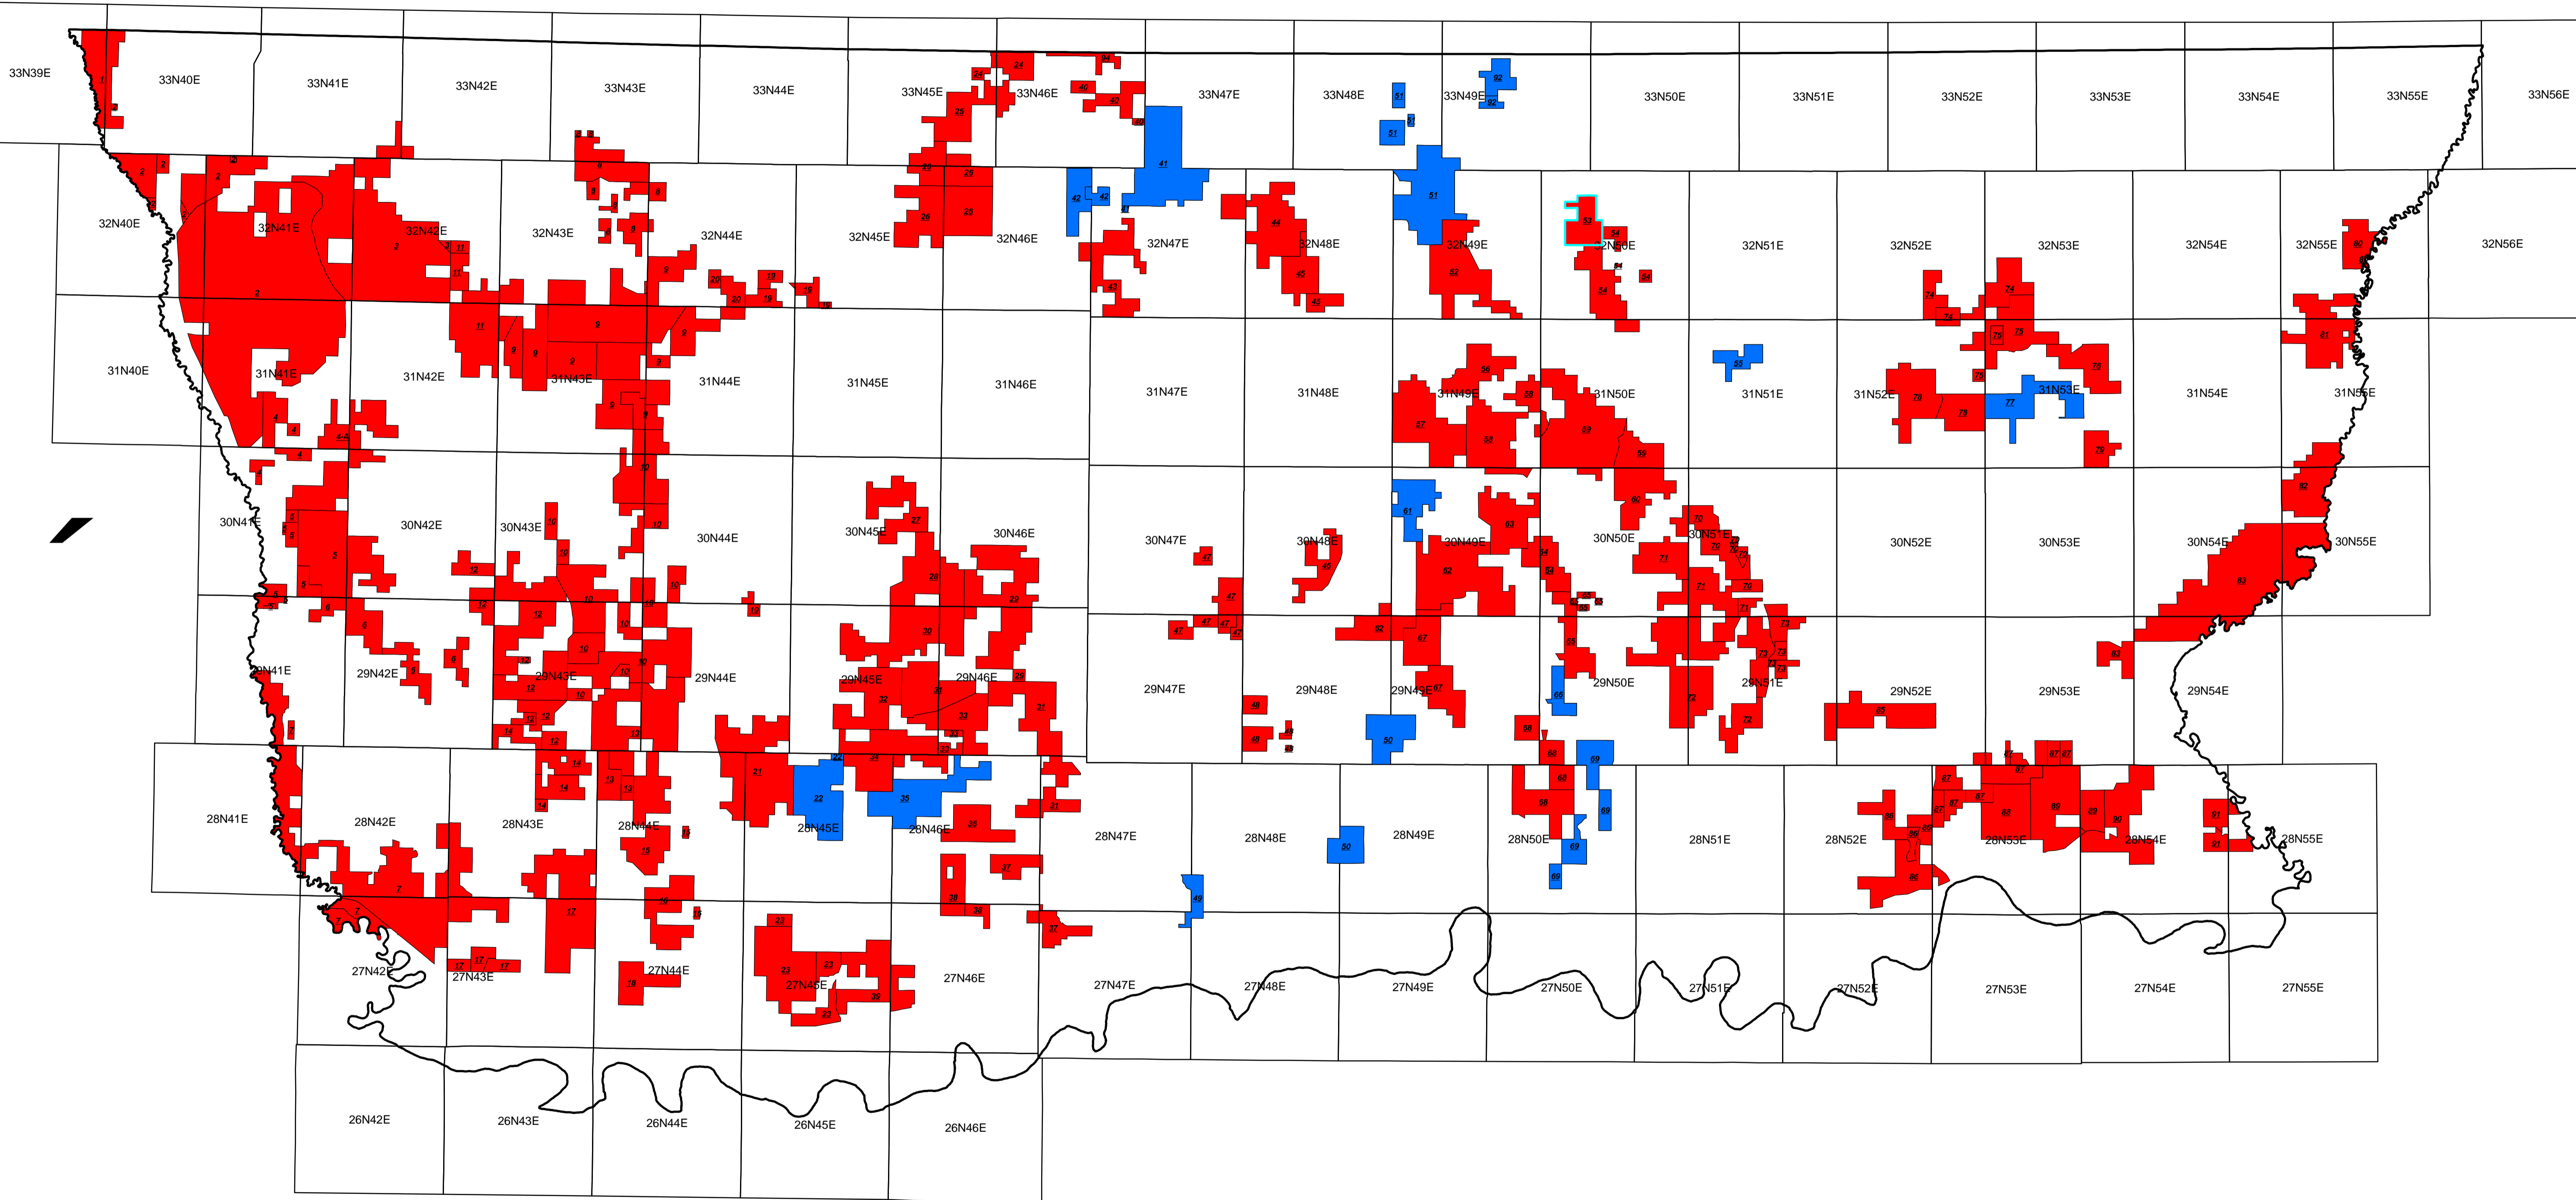

Range Units

Legend

- Range Units
- Township & Range
- Range Units
- rbd2000

Map made from the Fort Peck Tribes Geographic Information System. Data Source Bureau of Indian Affairs. Neither the Fort Peck Tribes nor the Tribal Mineral Office shall be liable for any errors or omissions. Feature displayed on this map are for relative visual comparison and should not be construed to represent legal survey accuracies or precision.